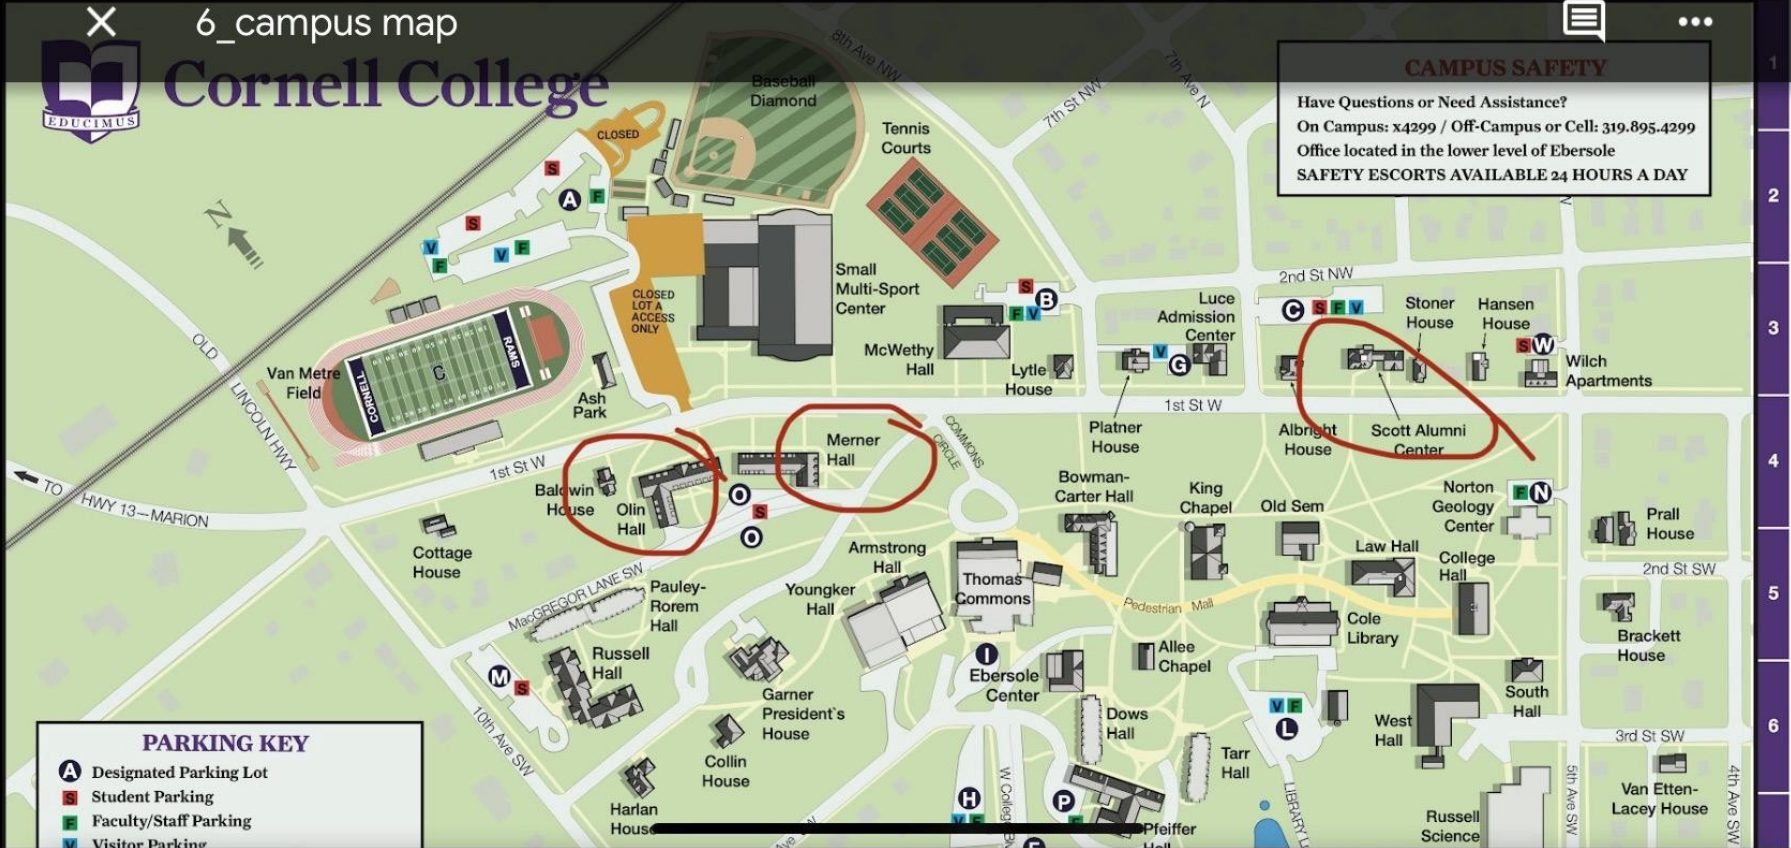

Scott Alumni Center

H, H, ROOD HOME
MT. VERNON - IA.

Mount Vernon, Iowa.
Cornell College, Bowman Hall

LINDEN TERRACE
MT VERNON IA.

Scott Alumni Center

6_campus map Cornell College

CAMPUS SAFETY

Have Questions or Need Assistance?
On Campus: x4299 / Off-Campus or Cell: 319.895.4299
Office located in the lower level of Ebersole
SAFETY ESCORTS AVAILABLE 24 HOURS A DAY

PARKING KEY

- A** Designated Parking Lot
- S** Student Parking
- G** Faculty/Staff Parking
- V** Visitor Parking

1
2
3
4
5
6

ROOD HALL

CORNELL COLLEGE

MT. VERNON, IOWA

H3