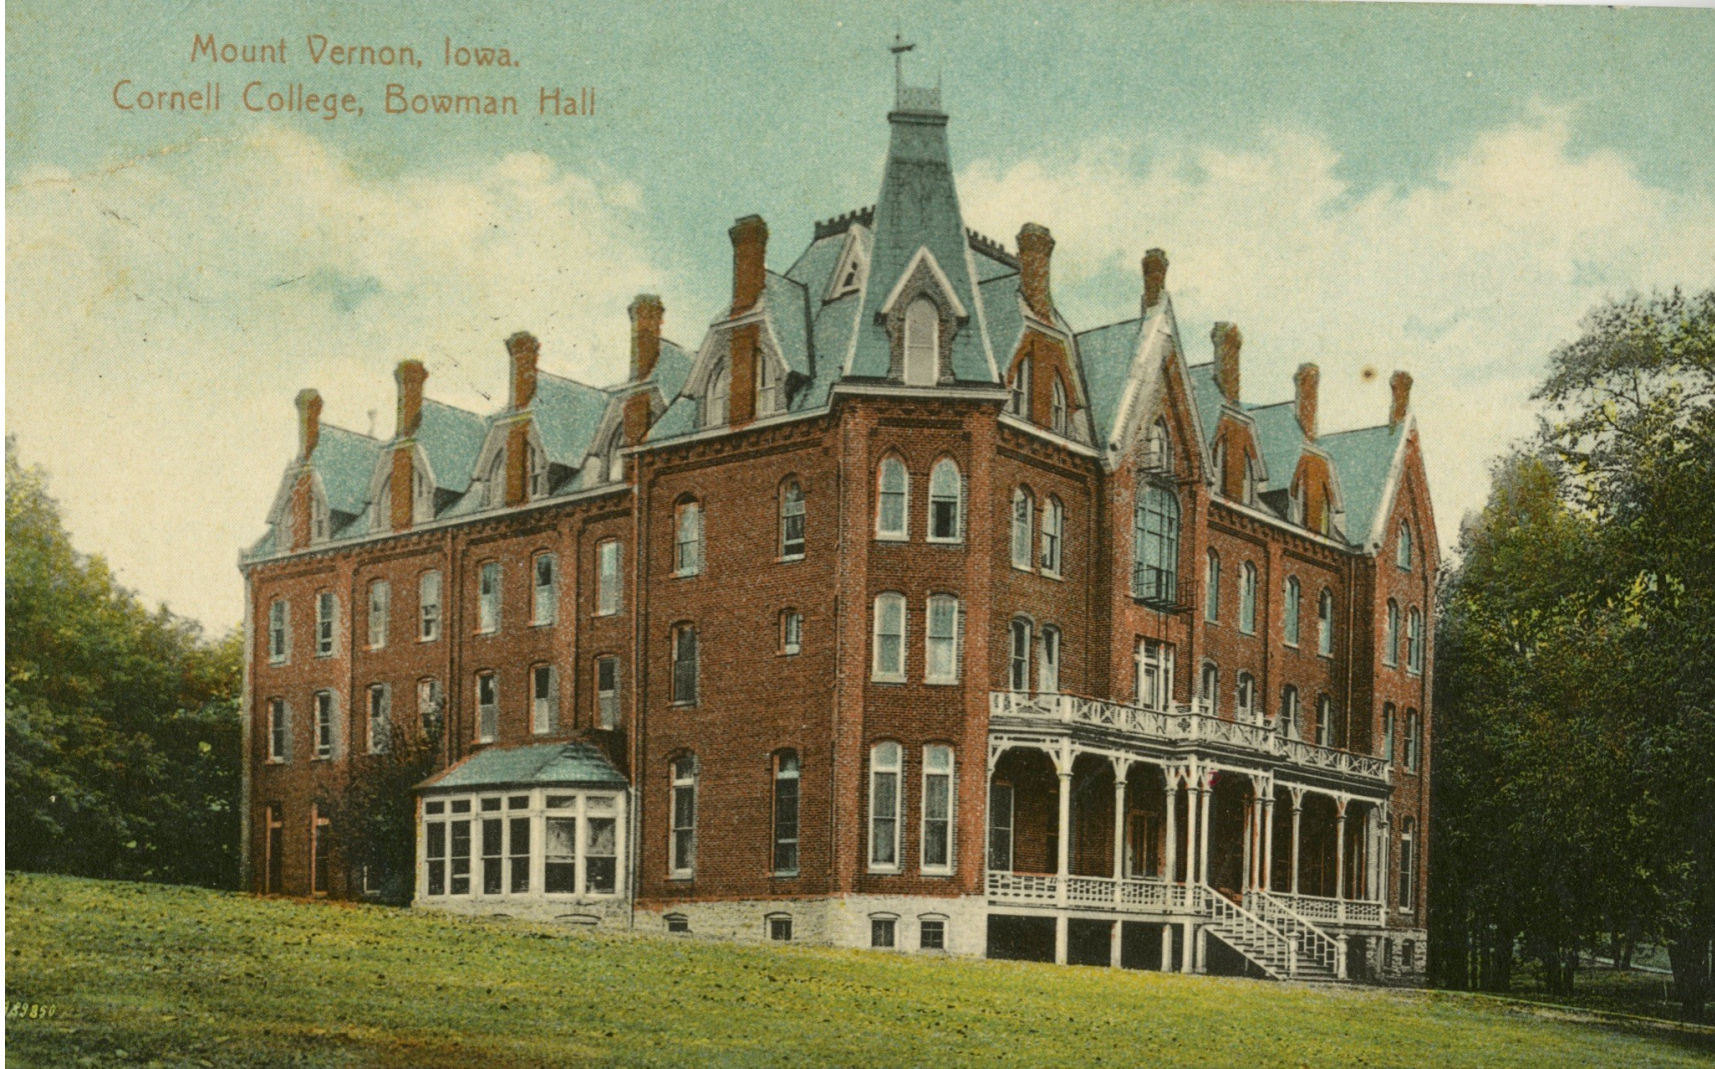

Scott Alumni Center

H, H, ROOD HOME
MT. VERNON - IA.

Mount Vernon, Iowa.
Cornell College, Bowman Hall

LINDEN TERRACE
MT VERNON IA.

Scott Alumni Center

6_campus map Cornell College

CAMPUS SAFETY

Have Questions or Need Assistance?
On Campus: x4299 / Off-Campus or Cell: 319.895.4299
Office located in the lower level of Ebersole
SAFETY ESCORTS AVAILABLE 24 HOURS A DAY

PARKING KEY

- A** Designated Parking Lot
- S** Student Parking
- G** Faculty/Staff Parking
- V** Visitor Parking

1
2
3
4
5
6

ROOD HALL

CORNELL COLLEGE

MT. VERNON, IOWA

H3